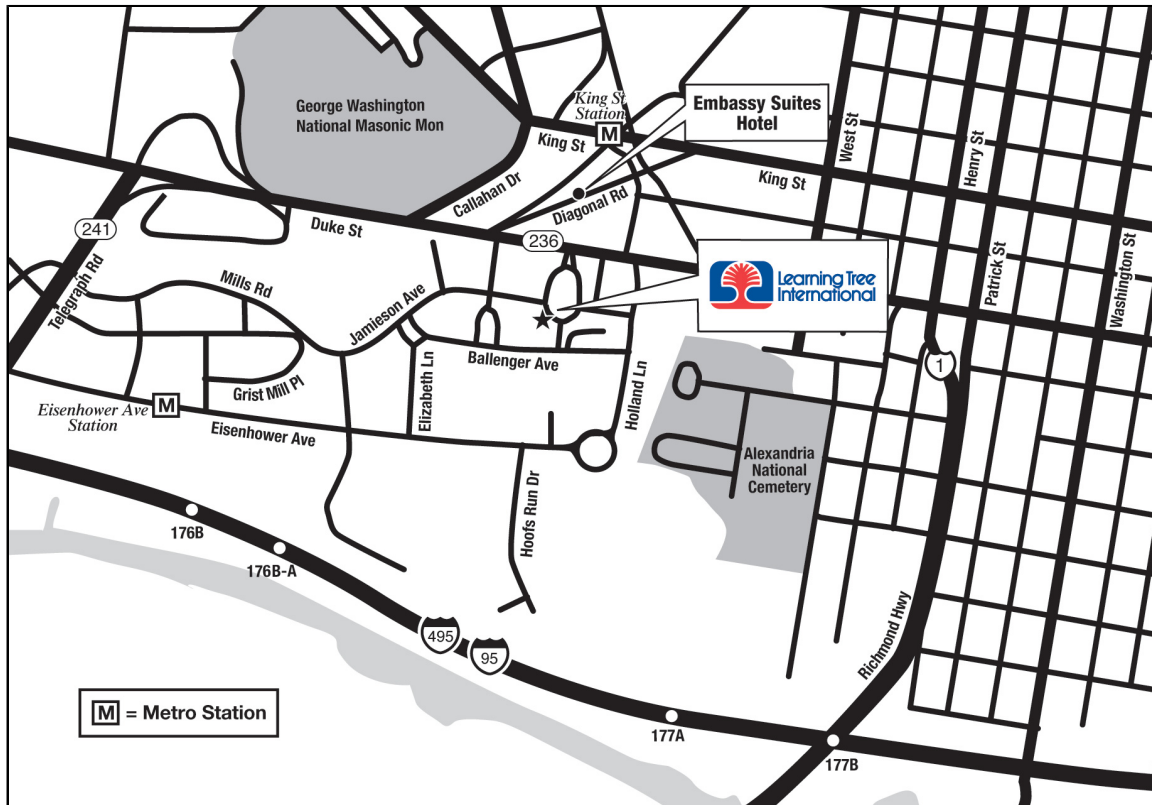

Education Center - Alexandria, VA

MAP NOT TO SCALE

Training Location

The Alexandria Education Center is located in the Carlyle Center in Alexandria, Virginia near Washington, DC. The location is convenient to Ronald Reagan International Airport and is adjacent to historical Old Town Alexandria, Virginia. We are just off of the Capital Beltway (I-495) and within walking distance to King Street Metro on the system's Blue and Yellow lines.

You can enter the Ed Center in 2 ways:

1) If you are walking to the Education Center, our entrance is at the intersection of Jamieson Avenue and

John Carlyle Street, just above Potbelly Sandwich Works Restaurant at 401 John Carlyle Street, Alexandria, VA 22314.

Metro

Walking Directions from King Street Metro (approximately a 7 minute walk)

- Turn right out of the station
- Follow the signs and take the “Duke Street Pedestrian Concourse” toward “Carlyle”
- Turn Left onto Jamieson Avenue
- Turn Right onto John Carlyle Street (Potbelly Restaurant will be on your right)
- Our entrance is next to Potbelly Restaurant on your right

-Take the exit for Telegraph Road North

-Follow signs for Duke Street/236-East toward Old Town Alexandria.

-Turn Right onto Dulany Street.

-Proceed through a traffic light and a stop sign. After you go through the stop sign turn Left onto Ballenger Avenue.