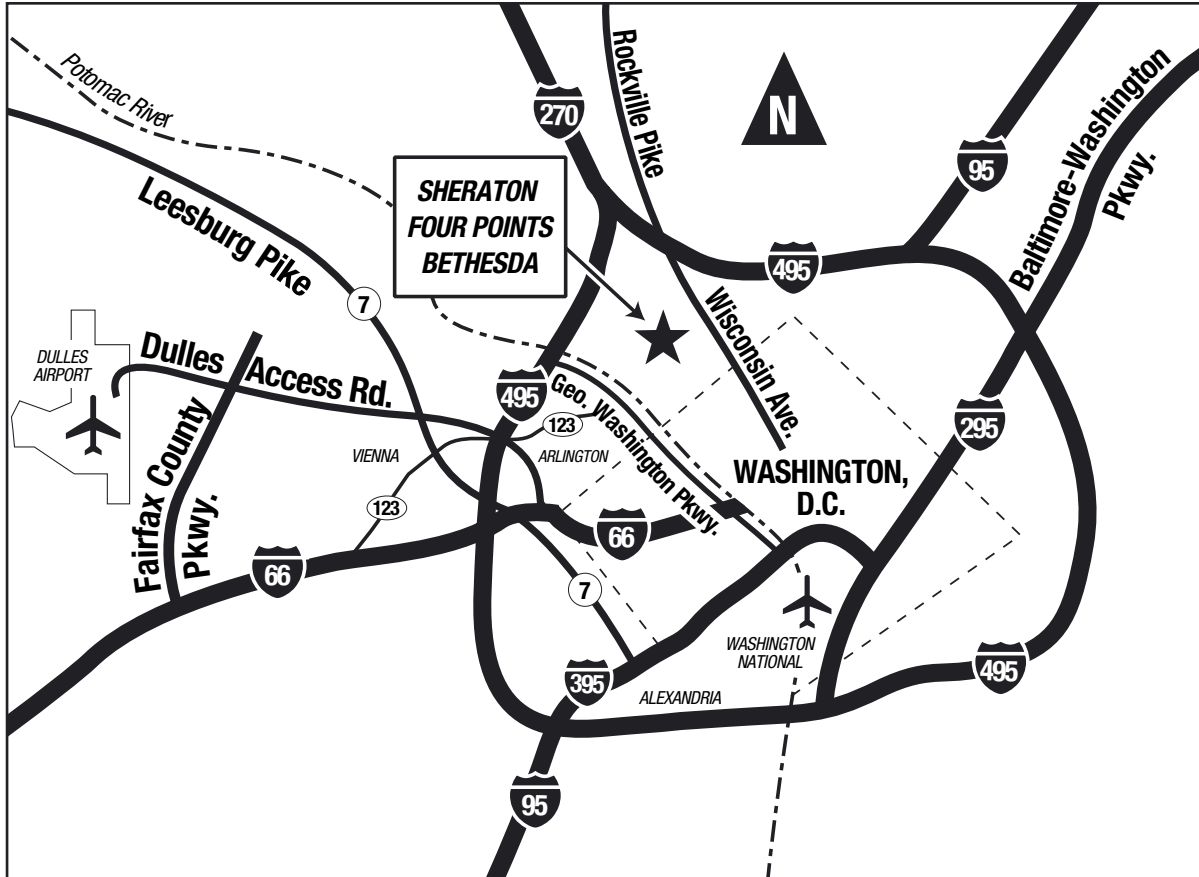

Courses near Washington, D.C.

MAP NOT TO SCALE

Location

The Sheraton Four Points Bethesda is in the heart of Bethesda with easy access from the Capital Beltway (I-495) and I-270. The Sheraton Four Points Bethesda is just two blocks from the Navy Medical Station, positioned on the Red Line of Washington, D.C.'s Metro System and located just 8 miles from downtown Washington, D.C.

Parking

Parking is offered to Learning Tree International students at a minimal daily rate.

The Sheraton Four Points Bethesda

8400 Wisconsin Avenue
Bethesda, MD 20814
(301) 654-1000

For further information, call: