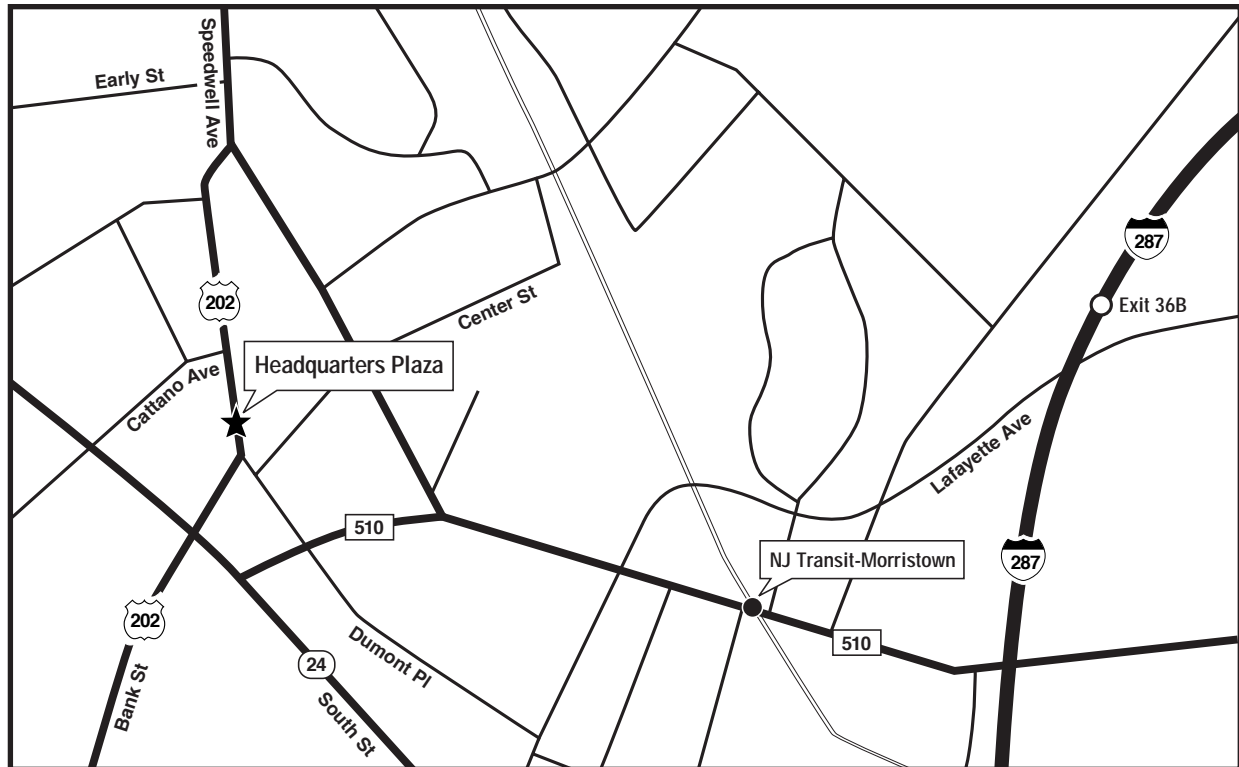

Courses in Parsippany

MAP NOT TO SCALE

Location

Hyatt Morristown is minutes from Routes 80, 287, 46 and 10. The hotel is 45 minutes from New York City and 18 miles (30 minutes) from Newark International Airport. Hyatt Morristown is located in the heart of Morristown. For more specific directions to the Hyatt Morristown, visit www.hyatt.com.

Parking

Valet and self-parking is available at the hotel. Parking is free to Learning Tree attendees – parking tickets can be validated at the Front Desk or Guest Services.

Hyatt Morristown

Three Headquarters Plaza
3 Speedwell Ave.
Morristown, New Jersey 07960
Tel: (973) 898-9100
Fax: (973) 898-0726
www.hyatt.com

For further information, call:

Toll-Free: 1-800-THE-TREE®
1-800-843-8733
or Fax: 1-800-709-6405
1-703-709-6405

Page 1 of 2

Arriving by Air:

Newark International Airport is within 18 miles from the hotel. JFK and La Guardia Airports are also within commuting distance. Transportation is available by taxi, bus, limousine, rental car and shuttle service.