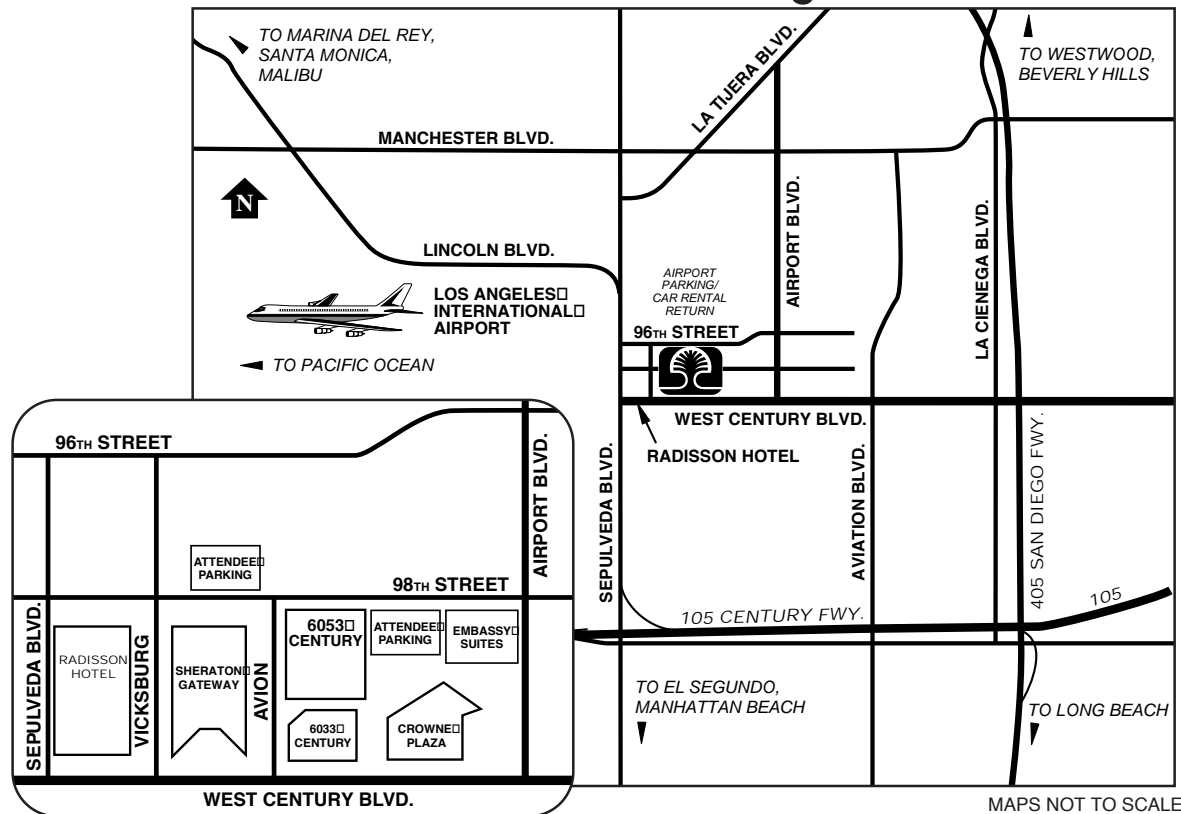

Courses in Los Angeles

Location

The Radisson Hotel is located on Century Blvd., the closest hotel to LAX, adjacent to terminal one and two blocks from the Learning Tree International Education Center.

Parking

The Radisson Hotel offers valet and daily parking for a fee.

Radisson Hotel LAX

6225 West Century Boulevard
Los Angeles, CA 90045
Phone: (310) 670-9000
Fax: (310) 670-7852

For further information, call:

Toll-Free: 1-800-THE-TREE
1-800-843-8733
or Fax: 1-800-709-6405
1-703-709-6405

Arriving by Air

Los Angeles International Airport is located one block west of the hotel and free shuttle transportation is provided.

Traveling by Air

Learning Tree International is able to offer course attendees special, discounted airfare rates. These fares are offered through Cahan Travel Management. Cahan can also provide access to Learning Tree special rates for hotels and rental cars. Please call Cahan's exclusive Learning Tree Attendee Toll Free Number 1-877-813-8415 for full details on flight availability, restrictions and handling fees.